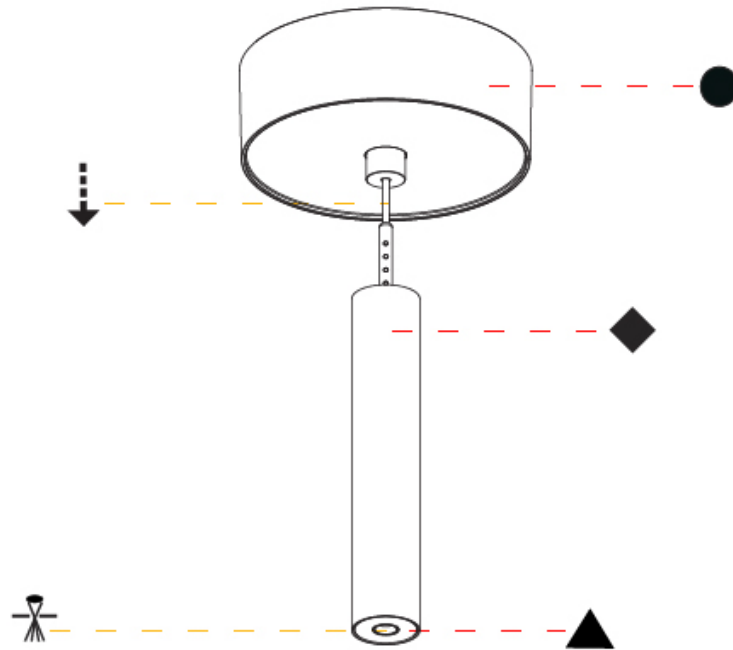

Shape: Cylinder
 Diameter (mm): 28
 Diameter (in): 1 1/8
 Height (mm): 150
 Height (in): 5 7/8
 Max. Overall Height (mm): 2150
 Max. Overall Height (in): 84 3/8
 Light Distribution: Downlight
 Weight (kg): 0.422
 Weight (lbs): 0.93
 Fixture Finish: [SSR / BKV / CWI / CRY / HAB / UFT / ITA / RUA / FTG / MYG / LOD / PUS / FRO / FUP / KIA / POP / BLS / SPG / MEY / GOH / GUM / CHC / COM / ABZ / JAG / OBR / MOS / ROR](#)
 Fixture Material: Aluminum
 Cable Details: [2000mm or 4000mm Black Cable](#)

OPTICAL

Optic°: [24 / 32 / 34 / 55 / 58](#)

RATINGS AND CERTIFICATIONS

Certified By: Certified for North American Standards
 IP rating: IP20

HANGOVER PLUG MONOPOINT SURFACE CANOPY SUSPENSION

A30824-

PROJECT
TYPE
SPECIFIER
QUANTITY
DATE

Shape: Cylinder
 Diameter (mm): 28
 Diameter (in): 1 1/8
 Height (mm): 150
 Height (in): 5 7/8
 Max. Overall Height (mm): 2150
 Max. Overall Height (in): 84 3/8
 Min. Recessing Depth (mm): 75
 Min. Recessing Depth (in): 2 15/16
 Light Distribution: Downlight
 Weight (kg): 0.274
 Weight (lbs): 0.60
 Fixture Finish: SSR / BKV / CWI / CRY / HAB / UFT / ITA / RUA / FTG / MYG / LOD / PUS / FRO / FUP / KIA / POP / BLS / SPG / MEY / GOH / GUM / CHC / COM / ABZ / JAG / OBR / MOS / ROR
 Fixture Material: Aluminum
 Cable Details: 2000mm or 4000mm Black Cable
 Cut-out Measurements: 68mm / 2 11/16"