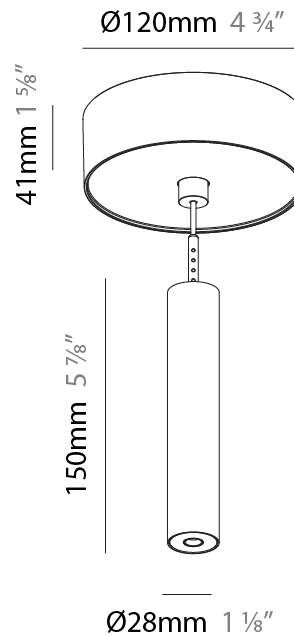

GENERAL

Series: Hangover
Subseries: Hangover Plug Monopoint Surface Canopy
Brand: Prolight
Division: Architectural
Mounting Type: Suspension
Mounting Location: Ceiling
Subcategory: Pendant

PHYSICAL

Shape: Cylinder
Diameter (mm): 28
Diameter (in): 1 1/8
Height (mm): 150
Height (in): 5 7/8
Max. Overall Height (mm): 2150
Max. Overall Height (in): 84 3/8
Light Distribution: Downlight
Weight (kg): 0.422
Weight (lbs): 0.93
Fixture Finish: [SSR / BKV / CWI / CRY / HAB / UFT / ITA / RUA / FTG / MYG / LOD / PUS / FRO / FUP / KIA / POP / BLS / SPG / MEY / GOH / GUM / CHC / COM / ABZ / JAG / OBR / MOS / ROR](#)
Fixture Material: Aluminum
Cable Details: [2000mm or 4000mm Black Cable](#)

ELECTRICAL

Lamp Type: LED (Zhaga Standard)
Input Wattage (W): 6.6
Total Output Wattage (W): 6
Dimming: Tri-Mode (Non-Dimming and Phase Dimming (120Vac only) and 0-10V Dimming)
Driver Included: Yes
Driver Location: External
Driver Type: Constant Current - Universal
Driver Class: Class 2
Housing: ENCP3 w/Quick Connect
Input Voltage (V): 120 - 277
Constant Current (MA): 500

LED

Number of LEDs: 1
Color Temperature (°K): [2700 / 3000 / 4000](#)
Max. Delivered Lumen (lm): 330 / 360 / 380
CRI: >90 CRI
Efficiency (%): 86
Lamp Life (hrs): 50000
Upon Request: ***3500K available in minimum quantities (larger quantities upon request)

OPTICAL

Optic°: [24 / 32 / 34 / 55 / 58](#)

RATINGS AND CERTIFICATIONS

Certified By: Certified for North American Standards
IP rating: IP20