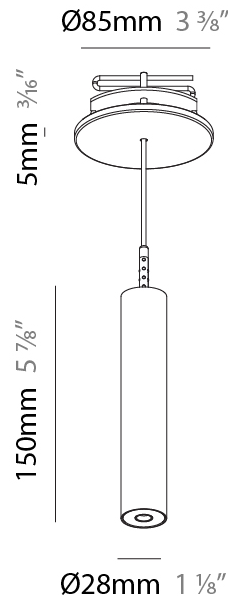

ELECTRICAL

Lamp Type: LED (Zhaga Standard)
Input Wattage (W): 6.6
Total Output Wattage (W): 6
Dimming: Tri-Mode (Non-Dimming and Phase Dimming (120Vac only) and 0-10V Dimming)
Driver Included: Yes
Driver Location: External
Driver Type: Constant Current - Universal
Driver Class: Class 2
Housing: ENCP3 w/Quick Connect
Input Voltage (V): 120 - 277
Constant Current (MA): 500

LED

Number of LEDs: 1
Color Temperature (°K): 2700 / 3000 / 4000
Max. Delivered Lumen (lm): 330 / 360 / 380
CRI: >90 CRI
Lamp Life (hrs): 50000
Upon Request: ***3500K available in minimum quantities (larger quantities upon request)

OPTICAL

Optic°: 24 / 32 / 34 / 55 / 58

RATINGS AND CERTIFICATIONS

Certified By: Certified for North American Standards
IP rating: IP20

Zaneen Group Inc. © 2024, T 1800-388-3382, F 416-247-9319, www.zaneen.com

Available for International specifications by adding 'INT' at the end of the existing Model #. For assistance on 'custom' specifications, contact zteam@zaneen.com. In a constant effort to supply the best product, we reserve the right to change specifications or materials without notice. The most recent specification sheets are found at zaneen.com