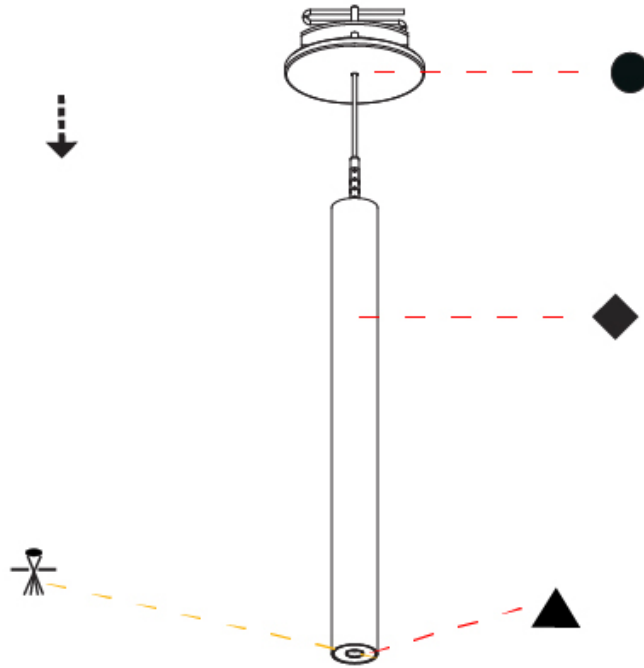

HANGOVER PLUG MONOPOINT RECESSED CANOPY SUSPENSION

A30840-

PROJECT
TYPE
SPECIFIER
QUANTITY
DATE

A