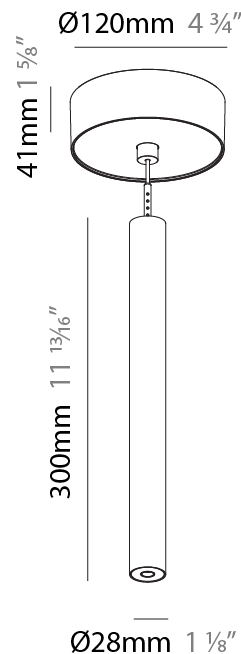

GENERAL

Series: Hangover
Subseries: Hangover Plug Monopoint Surface Canopy
Brand: Prolight
Division: Architectural
Mounting Type: Suspension
Mounting Location: Ceiling
Subcategory: Pendant

PHYSICAL

Shape: Cylinder
Diameter (mm): 28
Diameter (in): 1 1/8
Height (mm): 300
Height (in): 11 13/16
Max. Overall Height (mm): 2300
Max. Overall Height (in): 90 3/16
Light Distribution: Downlight
Weight (kg): 0.75
Weight (lbs): 1.65
Fixture Finish: SSR / BKV / CWI / CRY / HAB / UFT / ITA / RUA / FTG / MYG / LOD / PUS / FRO / FUP / KIA / POP / BLS / SPG / MEY / GOH / GUM / CHC / COM / ABZ / JAG / OBR / MOS / ROR
Fixture Material: Aluminum
Cable Details: 2000mm or 4000mm Black Cable

ELECTRICAL

Lamp Type: LED (Zhaga Standard)
Input Wattage (W): 6.6
Total Output Wattage (W): 6
Dimming: Tri-Mode (Non-Dimming and Phase Dimming (120Vac only) and 0-10V Dimming)
Driver Included: Yes
Driver Location: External
Driver Type: Integral LED Driver - Universal
Driver Class: Class 2
Housing: ENCP3 w/quick connect
Input Voltage (V): 120 - 277
Constant Current (MA): 500

LED

Number of LEDs: 1
Color Temperature (°K): 2700 / 3000 / 4000
Max. Delivered Lumen (lm): 330 / 360 / 380
CRI: >90 CRI
Efficiency (%): 86
Lamp Life (hrs): 50000
Upon Request: ***3500K available in minimum quantities (larger quantities upon request)

OPTICAL

Optic°: 24 / 32 / 34 / 55 / 58

RATINGS AND CERTIFICATIONS

Certified By: Certified for North American Standards
IP rating: IP20