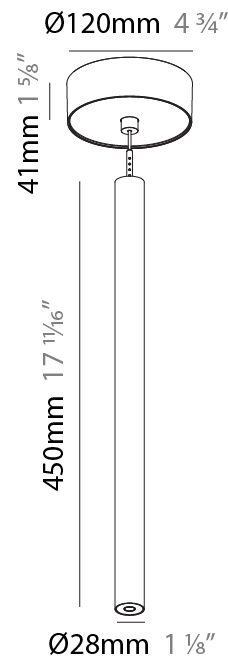

GENERAL

Series: Hangover
Subseries: Hangover Plug Monopoint Surface Canopy
Brand: Prolight
Division: Architectural
Mounting Type: Suspension
Mounting Location: Ceiling
Subcategory: Pendant

PHYSICAL

Shape: Cylinder
Diameter (mm): 28
Diameter (in): 1 1/8
Height (mm): 450
Height (in): 17 11/16
Max. Overall Height (mm): 2450
Max. Overall Height (in): 96 7/16
Light Distribution: Downlight
Weight (kg): 0.504
Weight (lbs): 1.11
Fixture Finish: [SSR / BKV / CWI / CRY / HAB / UFT / ITA / RUA / FTG / MYG / LOD / PUS / FRO / FUP / KIA / POP / BLS / SPG / MEY / GOH / GUM / CHC / COM / ABZ / JAG / OBR / MOS / ROR](#)
Fixture Material: Aluminum
Cable Details: [2000mm or 4000mm Black Cable](#)

ELECTRICAL

Lamp Type: LED (Zhaga Standard)
Input Wattage (W): 6.6
Total Output Wattage (W): 6
Dimming: Tri-Mode (Non-Dimming and Phase Dimming (120Vac only) and 0-10V Dimming)
Driver Included: Yes
Driver Location: External
Driver Type: Constant Current - Universal
Driver Class: Class 2
Housing: ENCP3 w/quick connect
Input Voltage (V): 120 - 277
Constant Current (MA): 500

LED

Number of LEDs: 1
Color Temperature (°K): [2700 / 3000 / 4000](#)
Max. Delivered Lumen (lm): 330 / 360 / 380
CRI: >90 CRI
Lamp Life (hrs): 50000
Upon Request: ***3500K available in minimum quantities (larger quantities upon request)

OPTICAL

Optic°: [24 / 32 / 34 / 55 / 58](#)

RATINGS AND CERTIFICATIONS

Certified By: Certified for North American Standards
IP rating: IP20