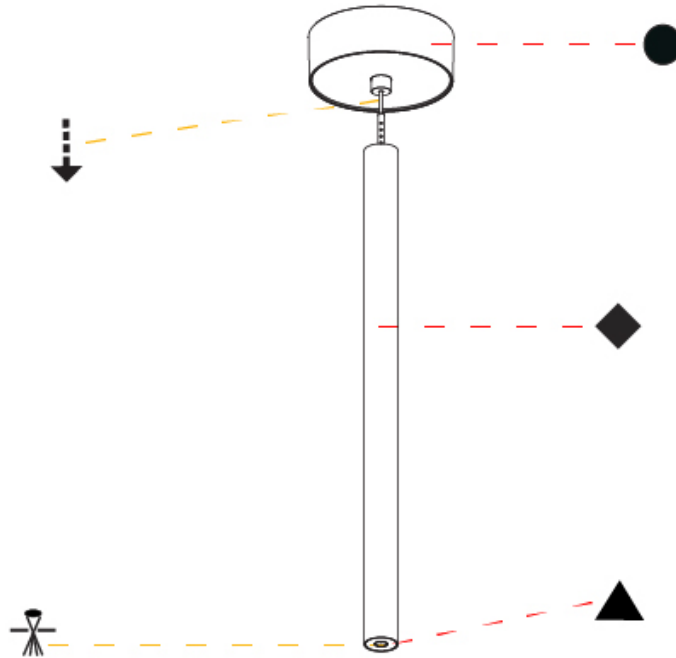

Shape: Cylinder
 Diameter (mm): 28
 Diameter (in): 1 1/8
 Height (mm): 450
 Height (in): 17 11/16
 Max. Overall Height (mm): 2450
 Max. Overall Height (in): 96 7/16
 Light Distribution: Downlight
 Weight (kg): 0.504
 Weight (lbs): 1.11
 Fixture Finish: [SSR / BKV / CWI / CRY / HAB / UFT / ITA / RUA / FTG / MYG / LOD / PUS / FRO / FUP / KIA / POP / BLS / SPG / MEY / GOH / GUM / CHC / COM / ABZ / JAG / OBR / MOS / ROR](#)
 Fixture Material: Aluminum
 Cable Details: [2000mm or 4000mm Black Cable](#)

OPTICAL

Optic°: [24 / 32 / 34 / 55 / 58](#)

RATINGS AND CERTIFICATIONS

Certified By: Certified for North American Standards
 IP rating: IP20

HANGOVER PLUG MONOPOINT SURFACE CANOPY SUSPENSION

A30846-

PROJECT
TYPE
SPECIFIER
QUANTITY
DATE