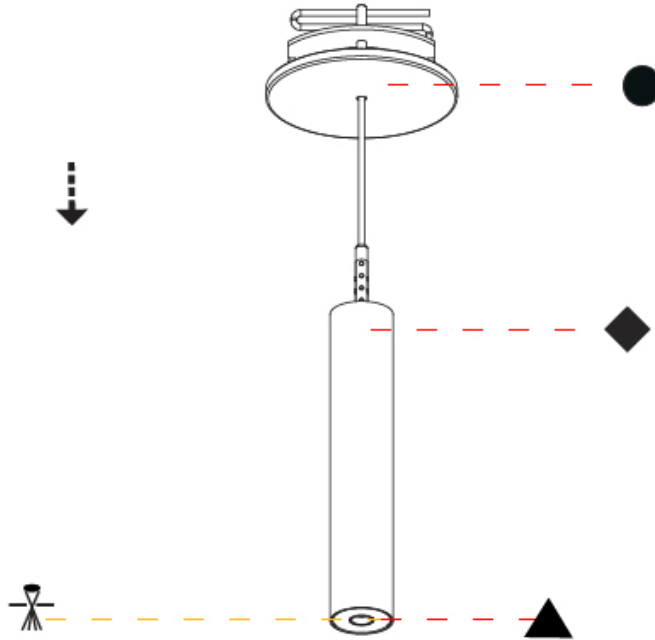

HANGOVER PLUG MONOPOINT RECESSED CANOPY SUSPENSION

A30839-

PROJECT
TYPE
SPECIFIER
QUANTITY
DATE

A