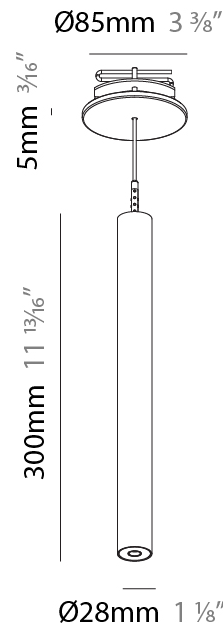

ELECTRICAL

Lamp Type: LED (Zhaga Standard)
Input Wattage (W): 6.6
Total Output Wattage (W): 6
Dimming: Tri-Mode (Non-Dimming and Phase Dimming (120Vac only) and 0-10V Dimming)
Driver Included: Yes
Driver Location: External
Driver Type: Constant Current - Universal
Driver Class: Class 2
Housing: ENCP3 w/Quick Connect
Input Voltage (V): 120 - 277
Constant Current (MA): 500

LED

Number of LEDs: 1
Color Temperature (°K): 2700 / 3000 / 4000
Max. Delivered Lumen (lm): 330 / 360 / 380
CRI: >90 CRI
Lamp Life (hrs): 50000
Upon Request: ***3500K available in minimum quantities (larger quantities upon request)

OPTICAL

Optic°: 24 / 32 / 34 / 55 / 58

RATINGS AND CERTIFICATIONS

Certified By: Certified for North American Standards
IP rating: IP20

Zaneen Group Inc. © 2024, T 1800-388-3382, F 416-247-9319, www.zaneen.com

Available for International specifications by adding 'INT' at the end of the existing Model #. For assistance on 'custom' specifications, contact zteam@zaneen.com. In a constant effort to supply the best product, we reserve the right to change specifications or materials without notice. The most recent specification sheets are found at zaneen.com

PROJECT
TYPE
SPECIFIER
QUANTITY
DATE