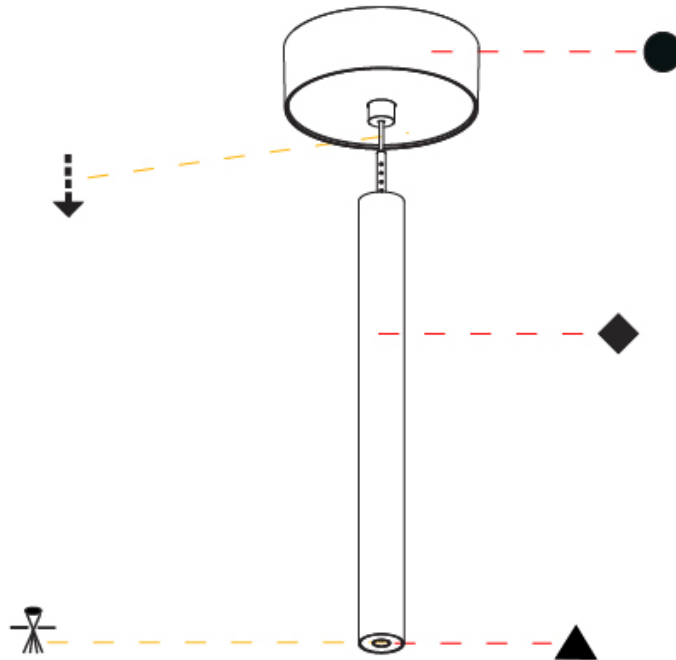

Shape: Cylinder
 Diameter (mm): 28
 Diameter (in): 1 1/8
 Height (mm): 150
 Height (in): 5 7/8
 Max. Overall Height (mm): 2150
 Max. Overall Height (in): 84 3/8
 Light Distribution: Downlight
 Weight (kg): 0.422
 Weight (lbs): 0.93
 Fixture Finish: [SSR / BKV / CWI / CRY / HAB / UFT / ITA / RUA / FTG / MYG / LOD / PUS / FRO / FUP / KIA / POP / BLS / SPG / MEY / GOH / GUM / CHC / COM / ABZ / JAG / OBR / MOS / ROR](#)
 Fixture Material: Aluminum
 Cable Details: [2000mm or 4000mm Black Cable](#)

Shape: Cylinder
 Diameter (mm): 28
 Diameter (in): 1 1/8
 Height (mm): 300
 Height (in): 11 13/16
 Max. Overall Height (mm): 2300
 Max. Overall Height (in): 90 3/16
 Light Distribution: Downlight
 Weight (kg): 0.75
 Weight (lbs): 1.65
 Fixture Finish: SSR / BKV / CWI / CRY / HAB / UFT / ITA / RUA / FTG / MYG / LOD / PUS / FRO / FUP / KIA / POP / BLS / SPG / MEY / GOH / GUM / CHC / COM / ABZ / JAG / OBR / MOS / ROR
 Fixture Material: Aluminum
 Cable Details: 2000mm or 4000mm Black Cable

OPTICAL

Optic°: 24 / 32 / 34 / 55 / 58

RATINGS AND CERTIFICATIONS

Certified By: Certified for North American Standards
 IP rating: IP20

HANGOVER PLUG MONOPOINT SURFACE CANOPY SUSPENSION

A30845-

PROJECT	_____
TYPE	_____
SPECIFIER	_____
QUANTITY	_____
DATE	_____

Shape: Cylinder
 Diameter (mm): 28
 Diameter (in): 1 1/8
 Height (mm): 450
 Height (in): 17 11/16
 Max. Overall Height (mm): 2450
 Max. Overall Height (in): 96 7/16
 Light Distribution: Downlight
 Weight (kg): 0.504
 Weight (lbs): 1.11
 Fixture Finish: [SSR / BKV / CWI / CRY / HAB / UFT / ITA / RUA / FTG / MYG / LOD / PUS / FRO / FUP / KIA / POP / BLS / SPG / MEY / GOH / GUM / CHC / COM / ABZ / JAG / OBR / MOS / ROR](#)
 Fixture Material: Aluminum
 Cable Details: [2000mm or 4000mm Black Cable](#)